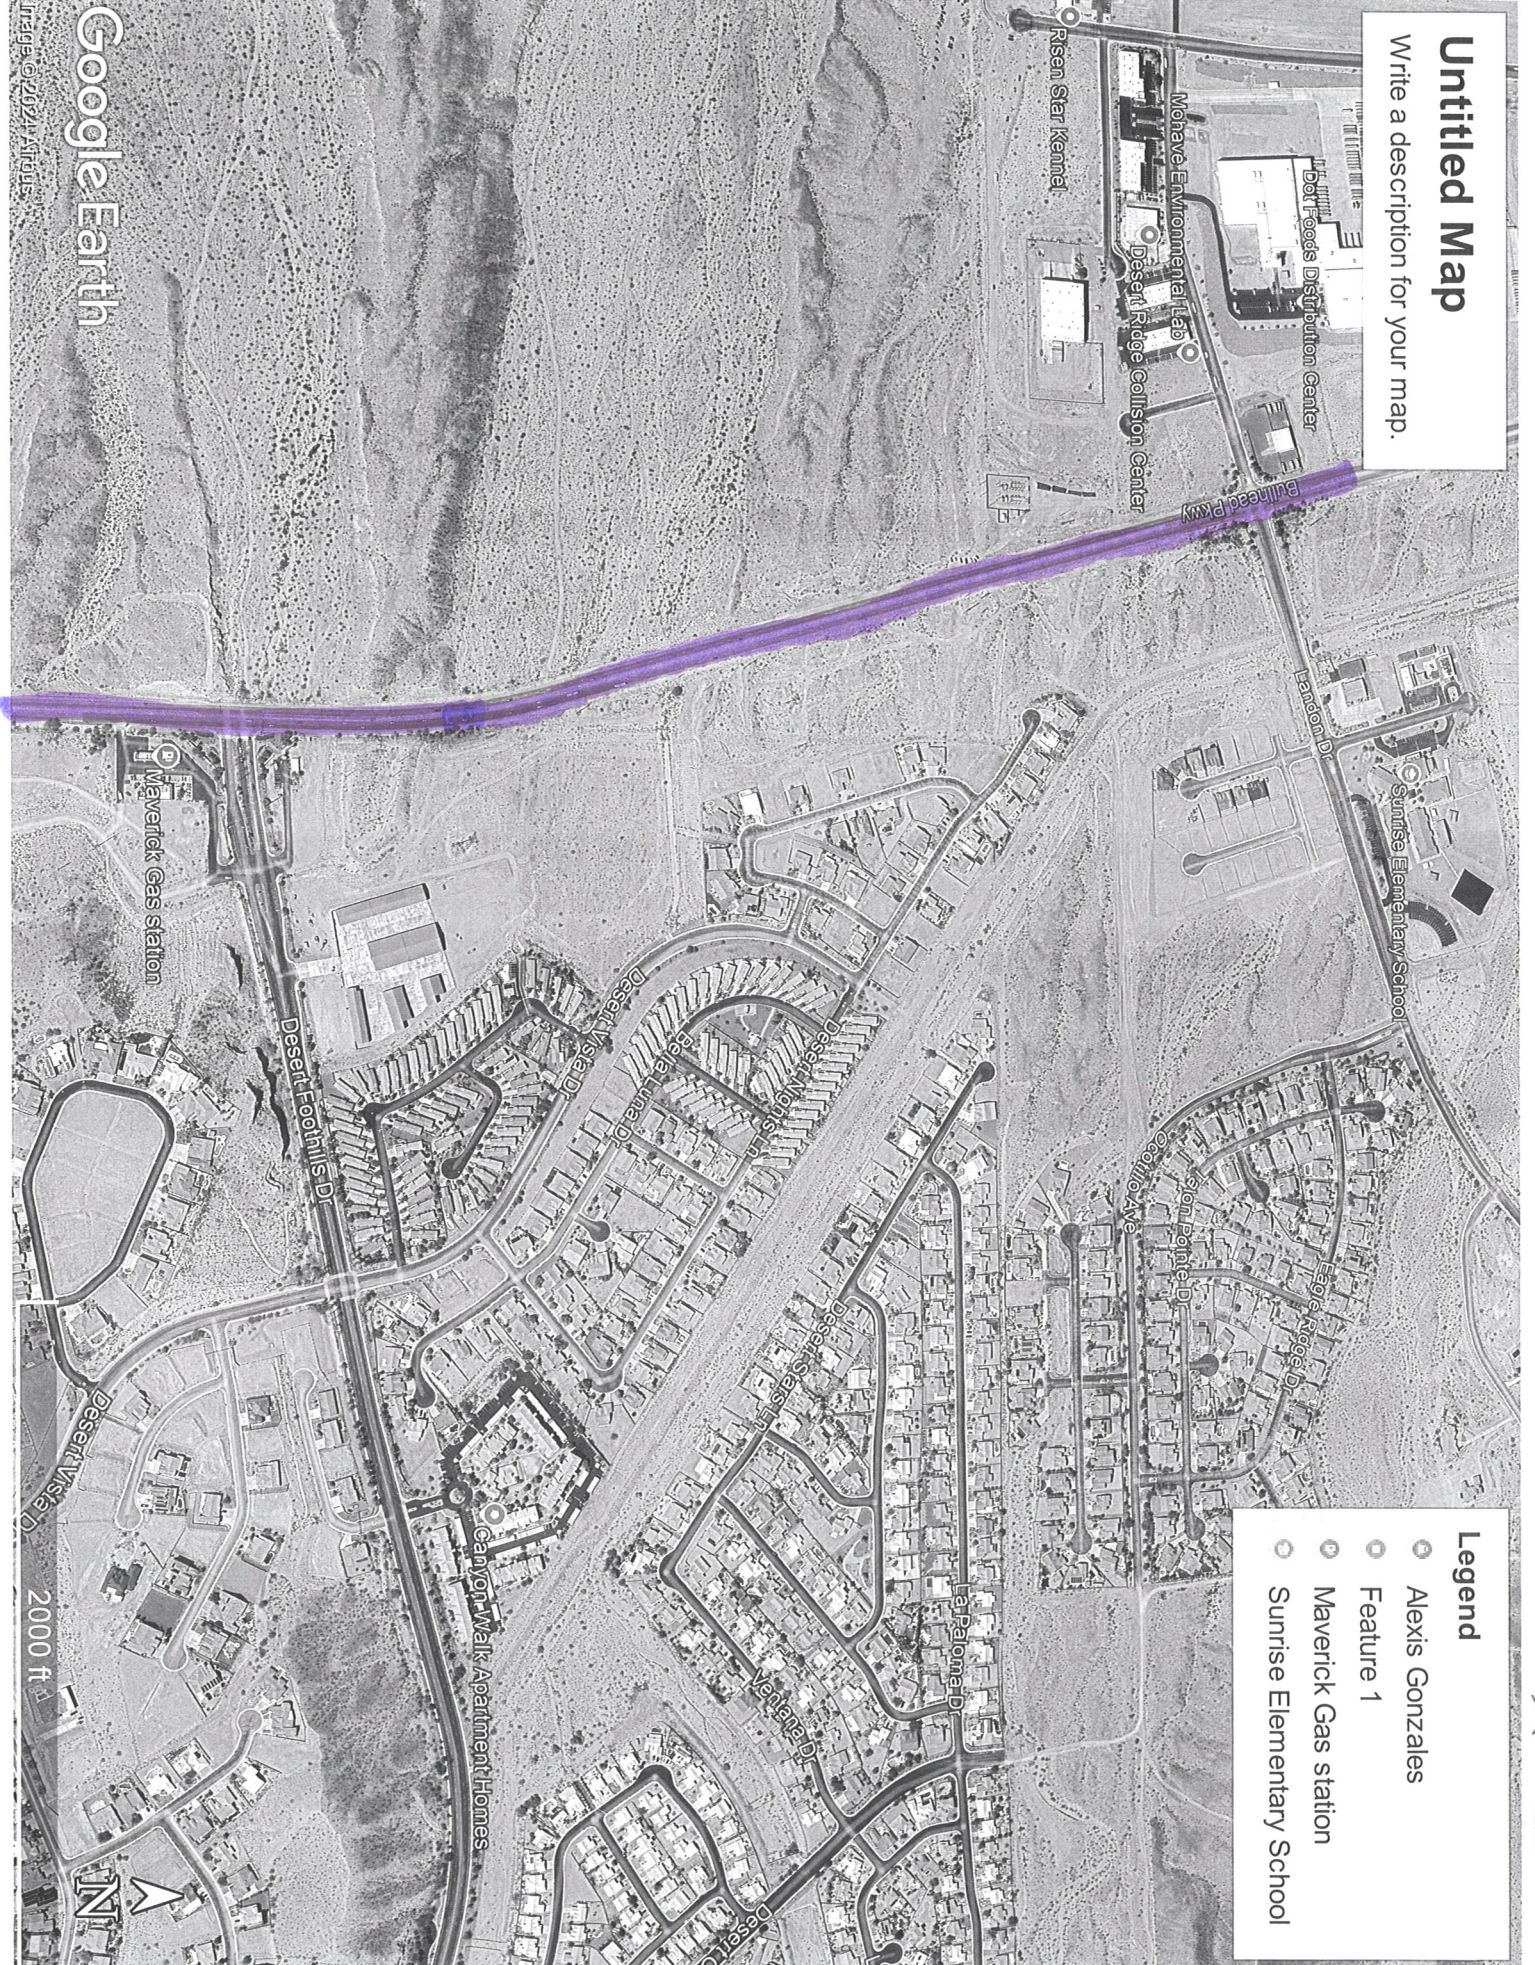

kway

Laughlin Ranch Blvd through Desert Foothills Blvd

Bullhead Pkwy

Bullhead Pkwy

Maverick Gas station

Desert Trail Dr

Pomona Dr

Enclave Dr

Cabots Bloom Dr

Desert Foothill E

St Vista Dr

Tussey Way

Sidewalk Dr

Steambox

Riverport Dr

Empire Building

Fort Silver Dr

Esmeralda Dr

Laughlin Ranch Blvd

Lei

Untitled Map

Write a description for your map.

Legend

- Alexis Gonzales
- Feature 1
- Maverick Gas station
- Sunrise Elementary School

Google Earth

Image © 2022 Airbus

2000 ft

2

N

ARIZONA

Colorado River

Riverside Resort RV Park
Sunnyside Cinema