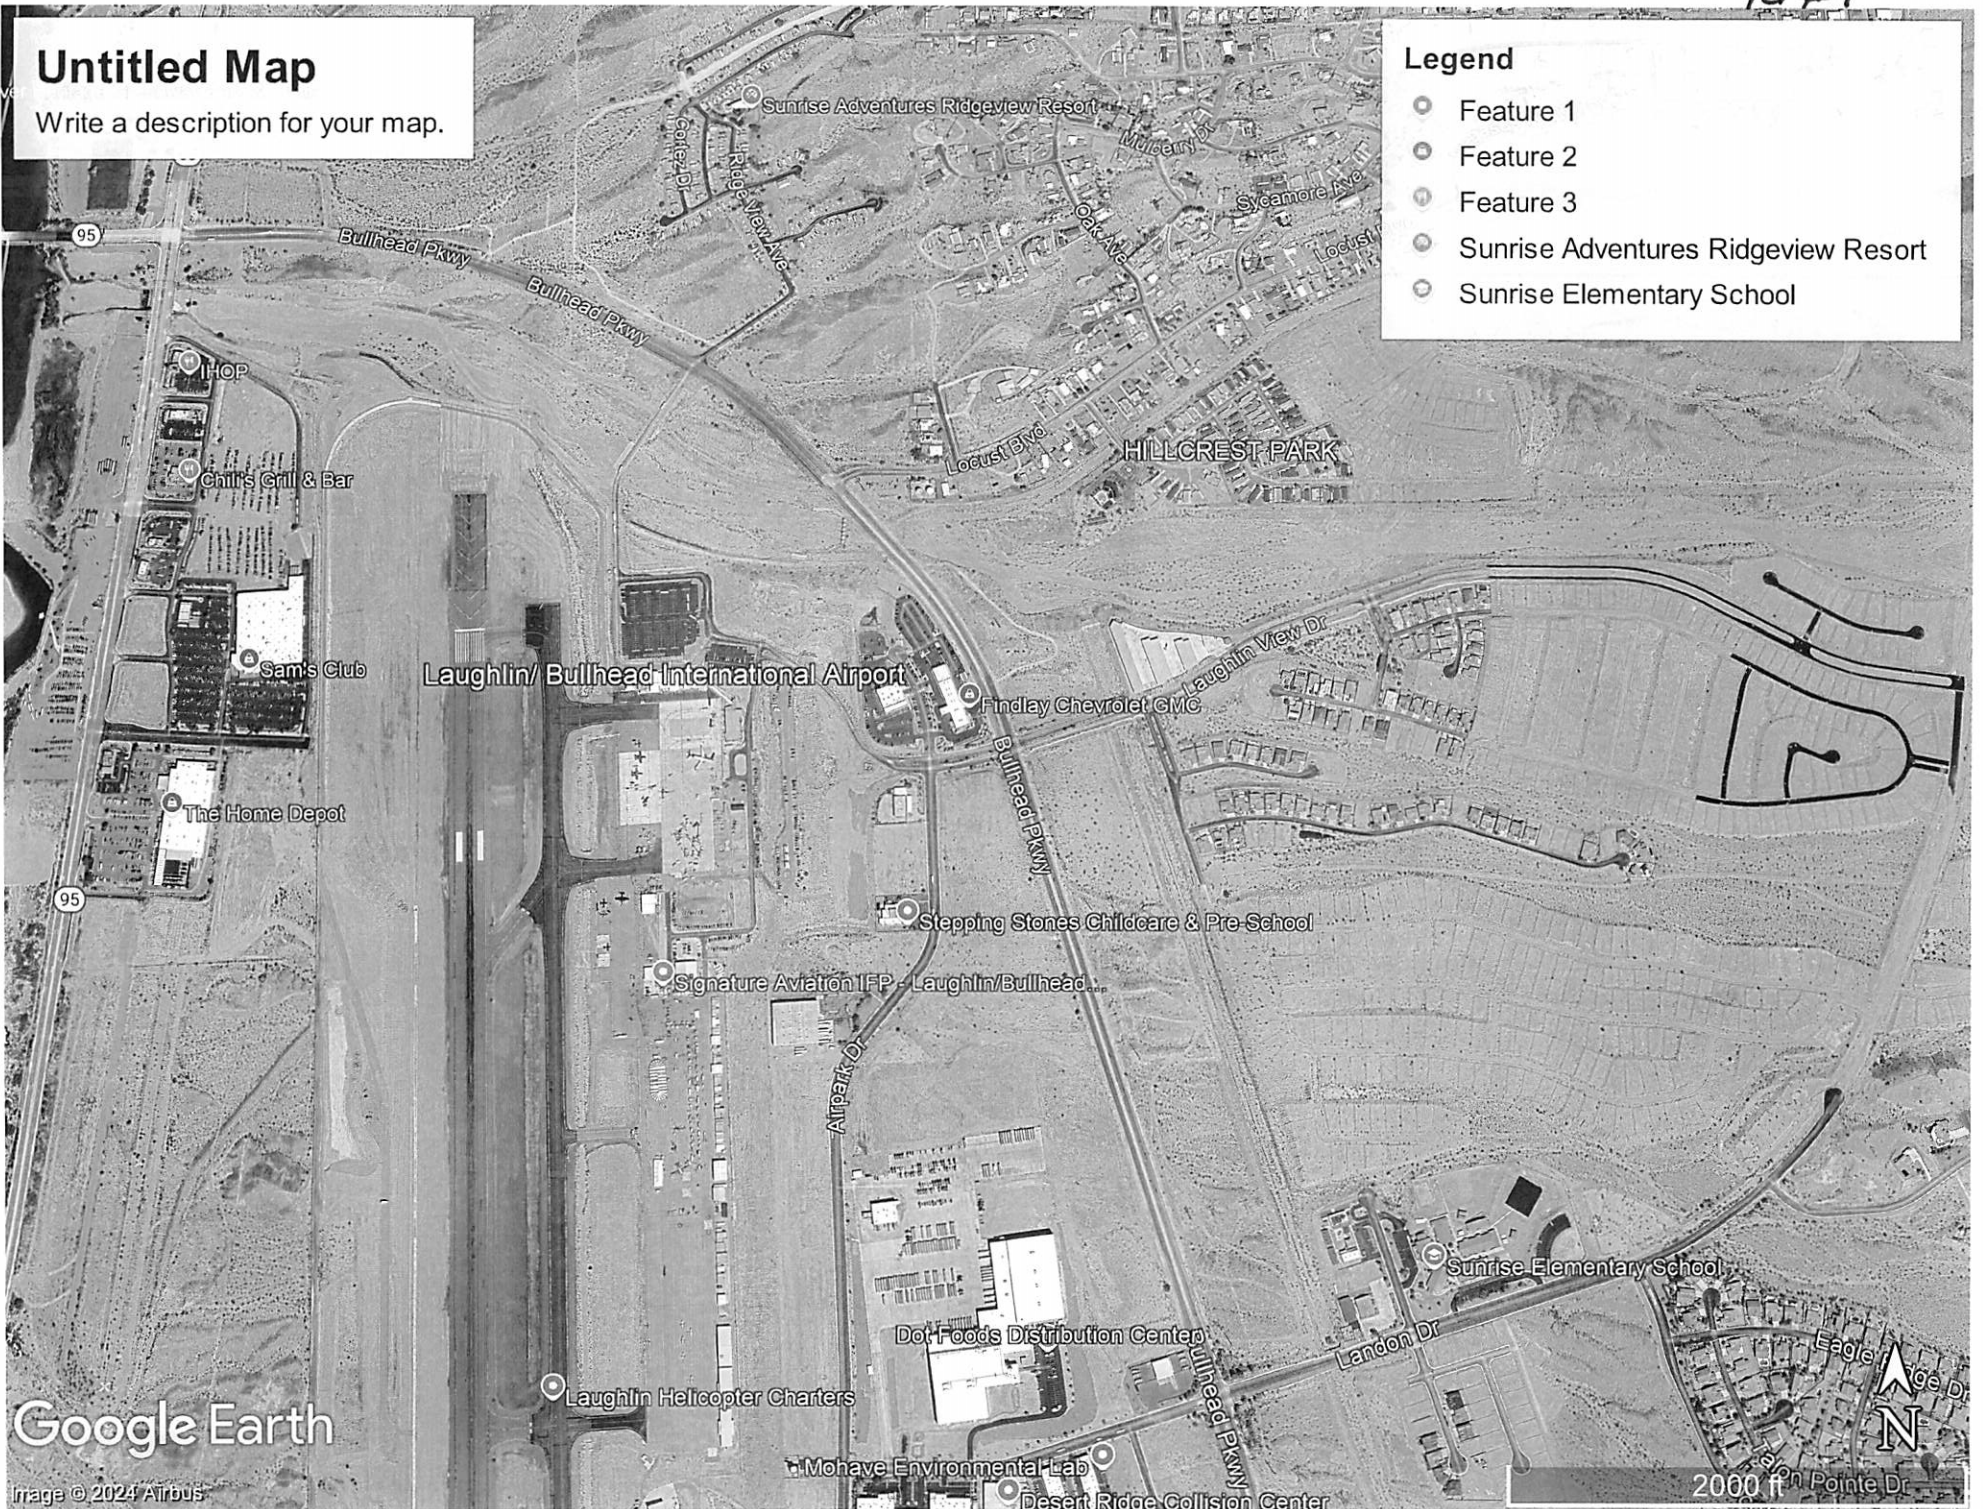

Weekly Schedule - Slurry Week 5

Day & Date	Street	From	To	Length	Width	Sq. Yds.	Notified
Mon 10/28	Bullhead Pkwy (NB) #1 Lane	HWY 95	LANDON DR	8,650	12	11,533	
Tues 10/29	Bullhead Pkwy (SB) #2 Lane	HWY 95	LANDON DR	8,650	12	11,533	
Wed 10/30	Bullhead Pkwy (SB) #1 Lane	HWY 95	LANDON DR	8,650	12	11,533	
Thur 10/31	Bullhead Pkwy (NB) Shoulder / #1 Lane	DESERT FOOTHILLS DR	LANDON DR	7,550	12	10,067	
Fri 11/1	Bullhead Pkwy (SB) Shoulder / #1 Lane	DESERT FOOTHILLS DR	LANDON DR	7550	12	10,067	

Working Days

Untitled Map

Write a description for your map.

Legend

- Feature 1
- Feature 2
- Feature 3
- Sunrise Adventures Ridgeview Resort
- Sunrise Elementary School

Google Earth

Image © 2024 Airbus

2000 ft

Untitled Map

Write a description for your map.

Legend

- Feature 1
- Feature 2
- Feature 3
- Sunrise Adventures Ridgeview Resort
- Sunrise Elementary School