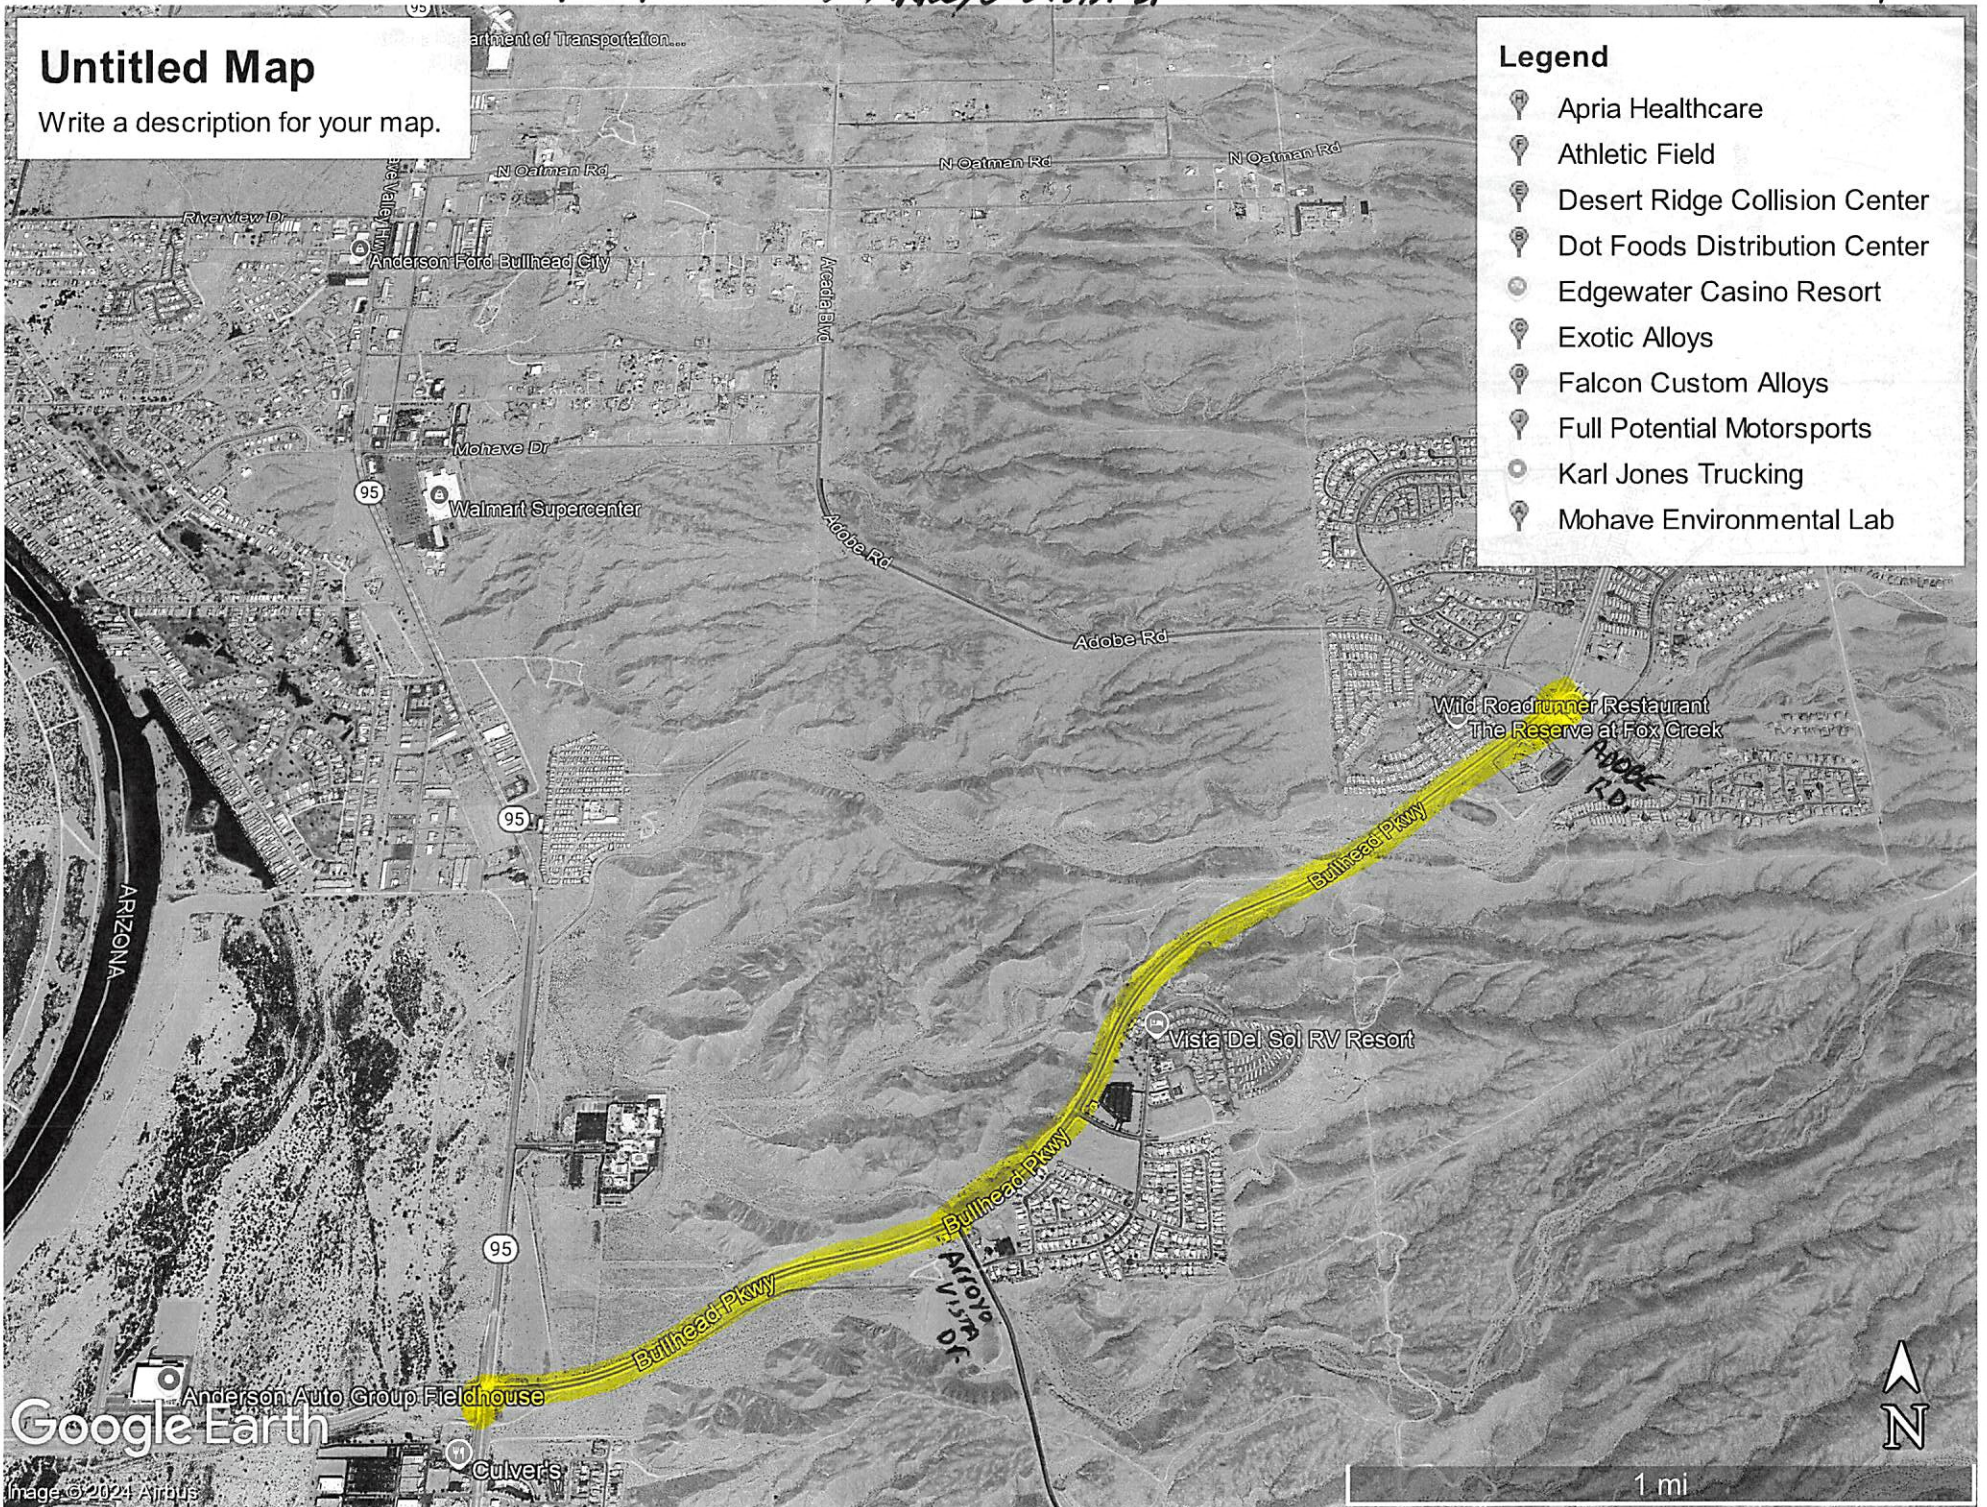

## Weekly Schedule - Slurry Week 7

Day & Date	Street	From	To	Length	Width	Sq. Yds.	Notified
Mon 11/11	<b>No Slurry Veterans Day</b>						
Tues 11/12	(SB) Shoulder/Intersection	Arroyo Vista Dr	SR-95	4,550	12	6,067	
Wed 11/13	Bullhead Pkwy (SB) Shoulder	Adobe Dr	SR-95	12,700	12	16,933	
Thur 11/14	Bullhead Pkwy (SB) # 2 Lane	Adobe Dr	SR-95	12,700	12	16,933	
Fri 11/15	Bullhead Pkwy (SB) #1 Lane	Adobe Dr	SR-95	12700	12	16,933	

**Working Days**

95 - ADOBE RD / ARROYO VISTA DR

Week # 7

## Legend

-  Apria Healthcare
-  Athletic Field
-  Desert Ridge Collision Center
-  Dot Foods Distribution Center
-  Edgewater Casino Resort
-  Exotic Alloys
-  Falcon Custom Alloys
-  Full Potential Motorsports
-  Karl Jones Trucking
-  Mohave Environmental Lab

Google Earth

Image © 2024 Airbus