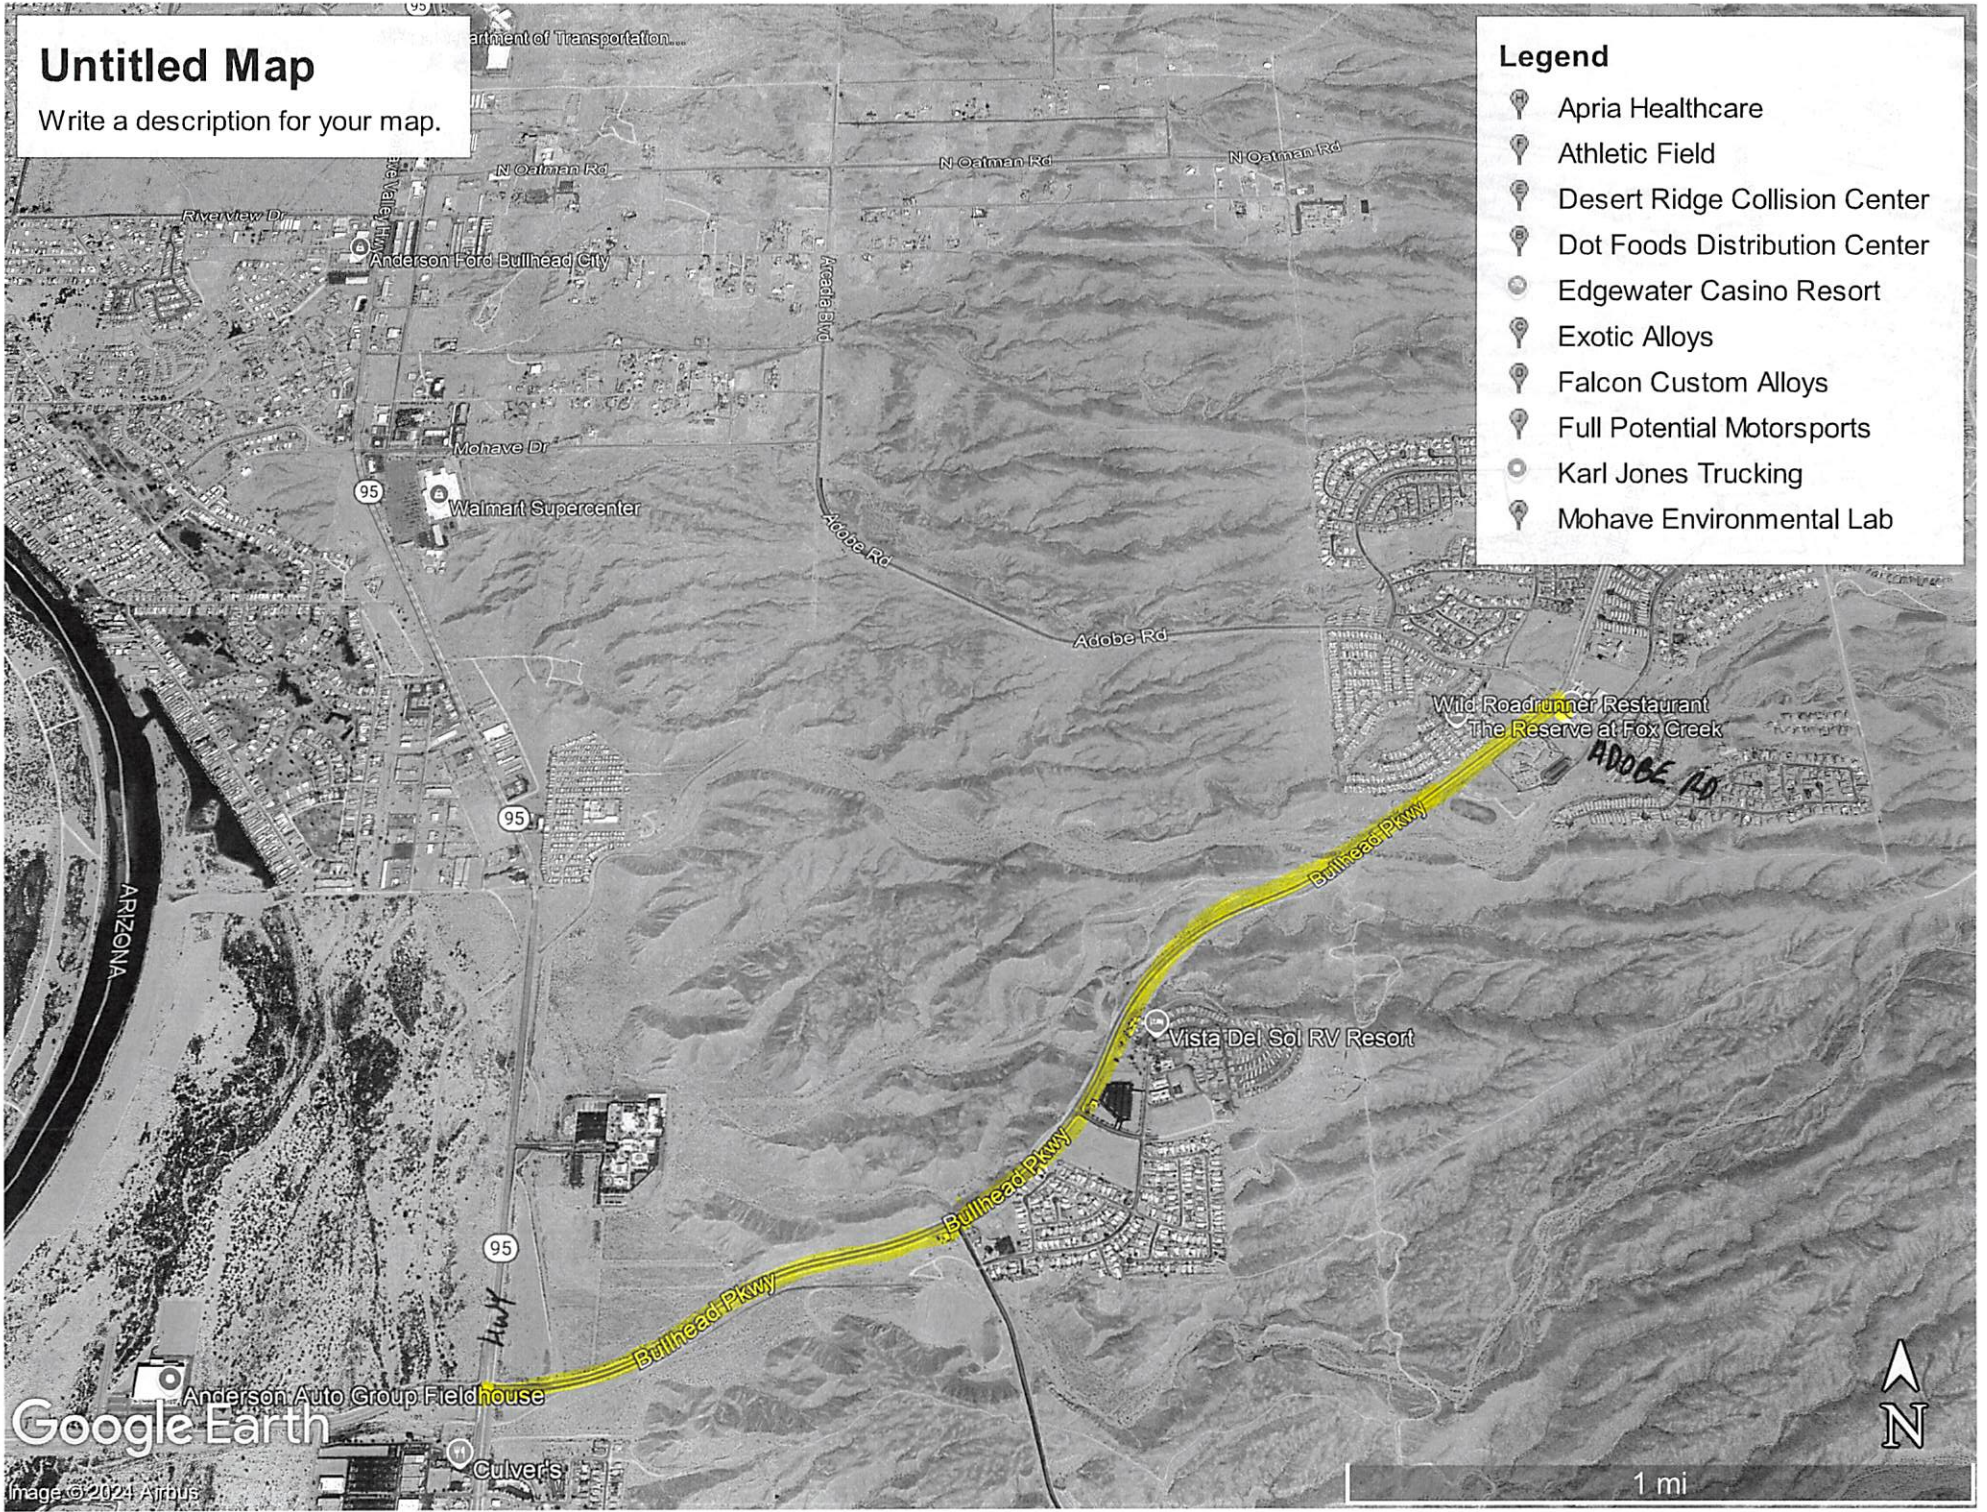

Weekly Schedule - Slurry Week 6

Day & Date	Street	From	To	Length	Width	Sq. Yds.	Notified
Mon 11/4	Bullhead Pkwy (NB) #1 Lane	LANDON DR.	LAUGHLIN RANCH BL	8,250	12	11,000	
Tues 11/5	Bullhead Pkwy (SB) #1 Lane	LANDON DR.	LAUGHLIN RANCH BL	8,250	12	11,000	
Wed 11/6	Bullhead Pkwy (NB) #2 Lane	LANDON DR	LAUGHLIN RANCH BL.	8,250	12	11,000	
Thur 11/7	Bullhead Pkwy (SB) #2 Lane	LANDON DR	LAUGHLIN RANCH BL	8,250	12	11,000	
Fri 11/8	Bullhead Pkwy (NB) Shoulder / #2 Lane	HWY 95	ADOBE RD	12700	12	16,933	

Working Days

Untitled Map

Write a description for your map.

Legend

- 📍 Apria Healthcare
- 📍 Athletic Field
- 📍 Desert Ridge Collision Center
- 📍 Dot Foods Distribution Center
- 📍 Edgewater Casino Resort
- 📍 Exotic Alloys
- 📍 Falcon Custom Alloys
- 📍 Full Potential Motorsports
- 📍 Karl Jones Trucking
- 📍 Mohave Environmental Lab

Google Earth

Image © 2024 Airbus

3000 ft

Untitled Map

Write a description for your map.

Legend

- Apria Healthcare
- Athletic Field
- Desert Ridge Collision Center
- Dot Foods Distribution Center
- Edgewater Casino Resort
- Exotic Alloys
- Falcon Custom Alloys
- Full Potential Motorsports
- Karl Jones Trucking
- Mohave Environmental Lab

Google Earth

Image © 2024 Airbus

1 mi