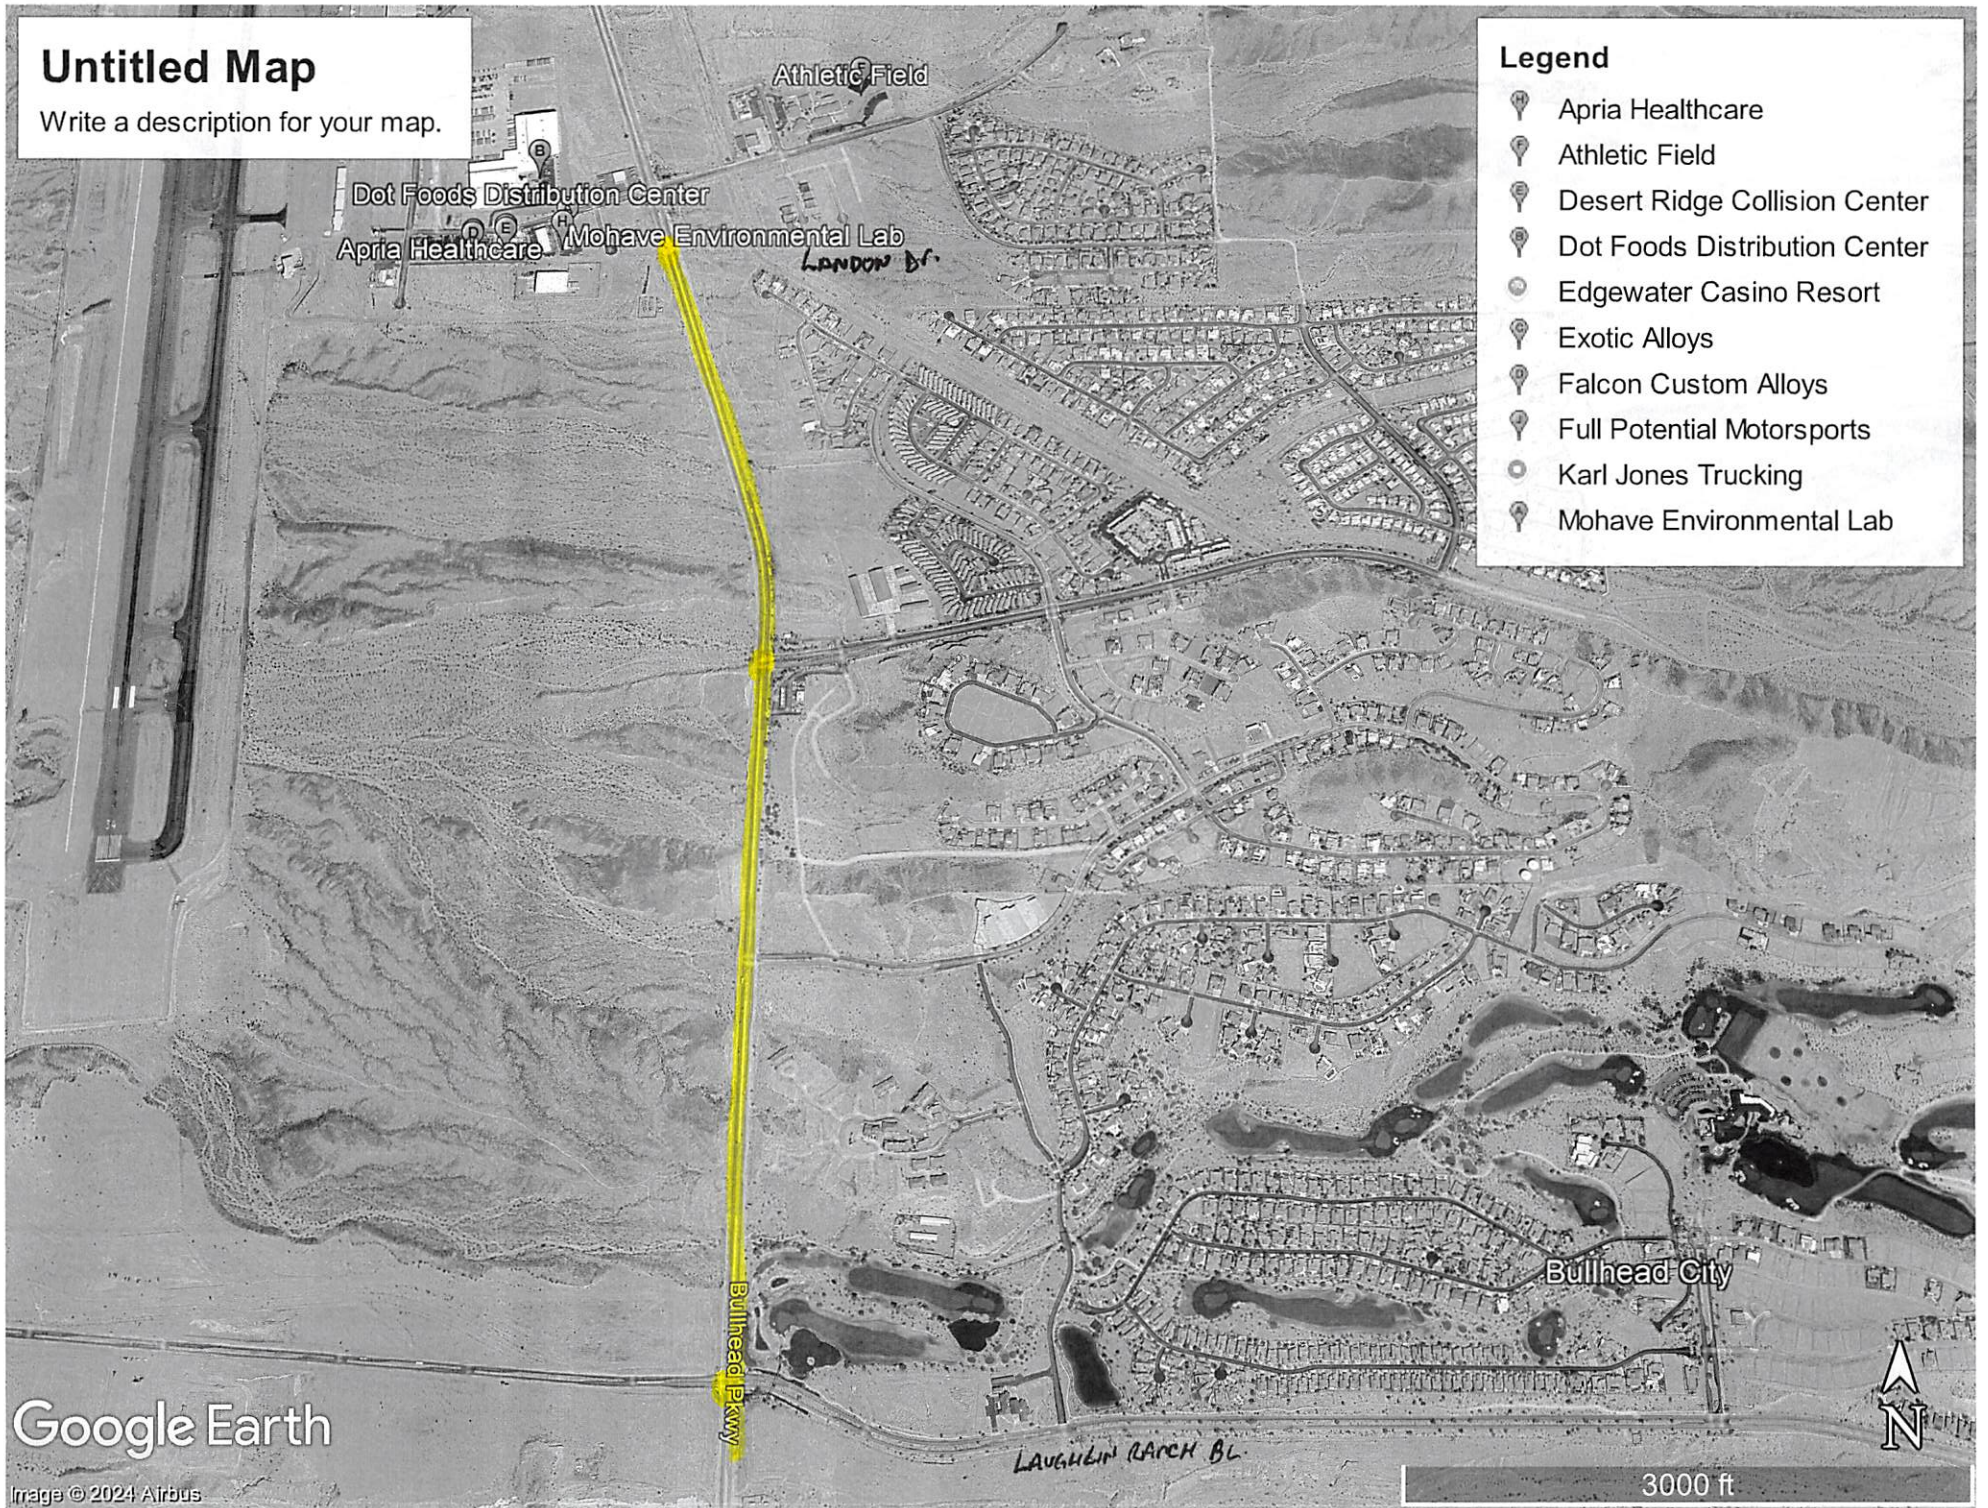

Weekly Schedule - Slurry Week 6

Day & Date	Street	From	To	Length	Width	Sq. Yds.	Notified
Mon 11/4	Bullhead Pkwy (NB) #1 Lane	LANDON DR.	LAUGHLIN RANCH BL	8,250	12	11,000	
Tues 11/5	Bullhead Pkwy (SB) #1 Lane	LANDON DR.	LAUGHLIN RANCH BL	8,250	12	11,000	
Wed 11/6	Bullhead Pkwy (NB) #2 Lane	LANDON DR	LAUGHLIN RANCH BL.	8,250	12	11,000	
Thur 11/7	Bullhead Pkwy (SB) #2 Lane	LANDON DR	LAUGHLIN RANCH BL	8,250	12	11,000	
Fri 11/8	Bullhead Pkwy (NB) Shoulder / #2 Lane	HWY 95	ADOBE RD	12700	12	16,933	

Working Days

Untitled Map

Write a description for your map.

Legend

- 📍 Apria Healthcare
- 📍 Athletic Field
- 📍 Desert Ridge Collision Center
- 📍 Dot Foods Distribution Center
- 📍 Edgewater Casino Resort
- 📍 Exotic Alloys
- 📍 Falcon Custom Alloys
- 📍 Full Potential Motorsports
- 📍 Karl Jones Trucking
- 📍 Mohave Environmental Lab

Google Earth

Image © 2024 Airbus

3000 ft

Untitled Map

Write a description for your map.

Legend

- Apria Healthcare
- Athletic Field
- Desert Ridge Collision Center
- Dot Foods Distribution Center
- Edgewater Casino Resort
- Exotic Alloys
- Falcon Custom Alloys
- Full Potential Motorsports
- Karl Jones Trucking
- Mohave Environmental Lab

Google Earth

Image © 2024 Airbus

1 mi